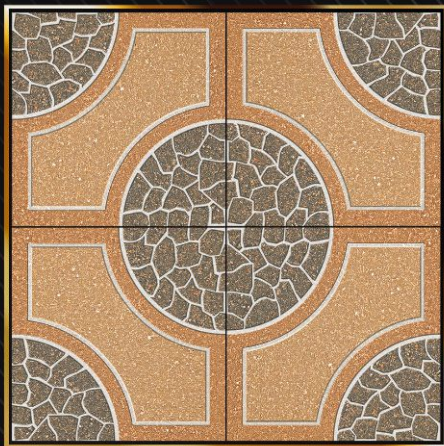

ES
ELEGANT STONE
SURFACE LLP

400
400 X MM

FULL BODY & DIGITAL
Vitrified Parking Tiles