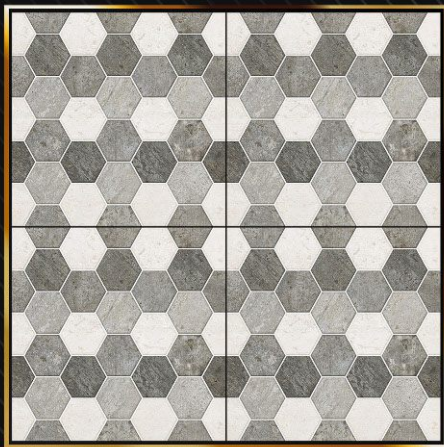

ES
ELEGANT STONE
SURFACE LLP

400
400 X MM

FULL BODY & DIGITAL
Vitrified Parking Tiles