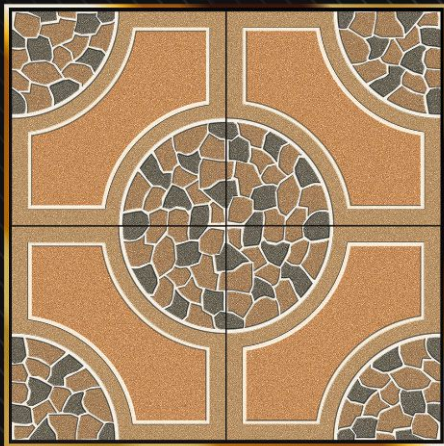

ES
ELEGANT STONE
SURFACE LLP

400
400 X MM

FULL BODY & DIGITAL
Vitrified Parking Tiles